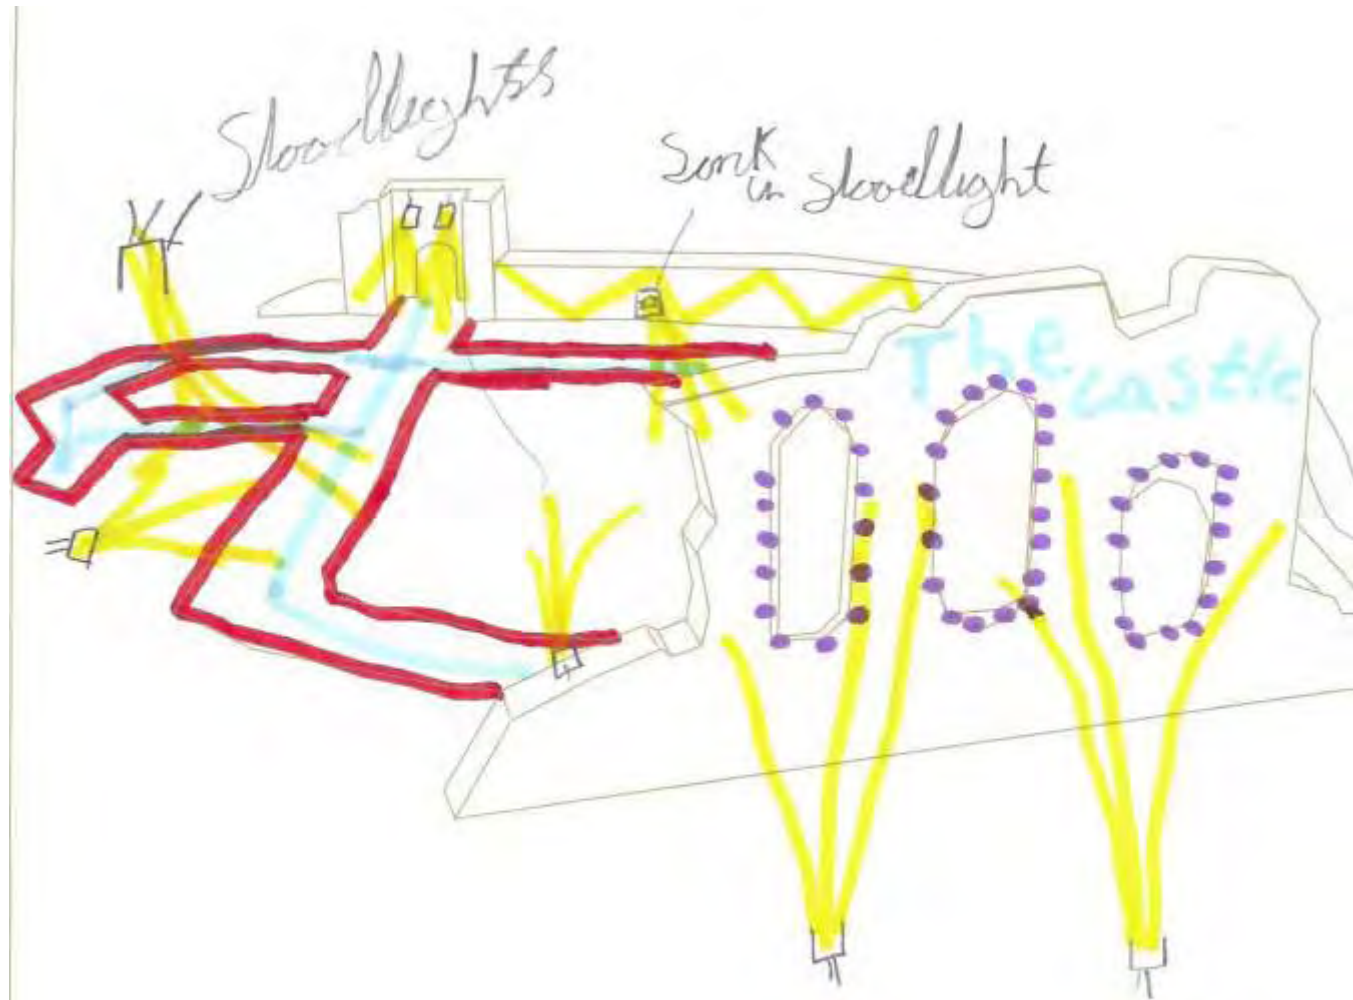

# Jordan Livingstone

Castle Lighting  
Competition 2007

**EGREMONT**

**REGENERATION**

Josh

Castle Lighting  
Competition 2007

**EGREMONT**

**REGENERATION**