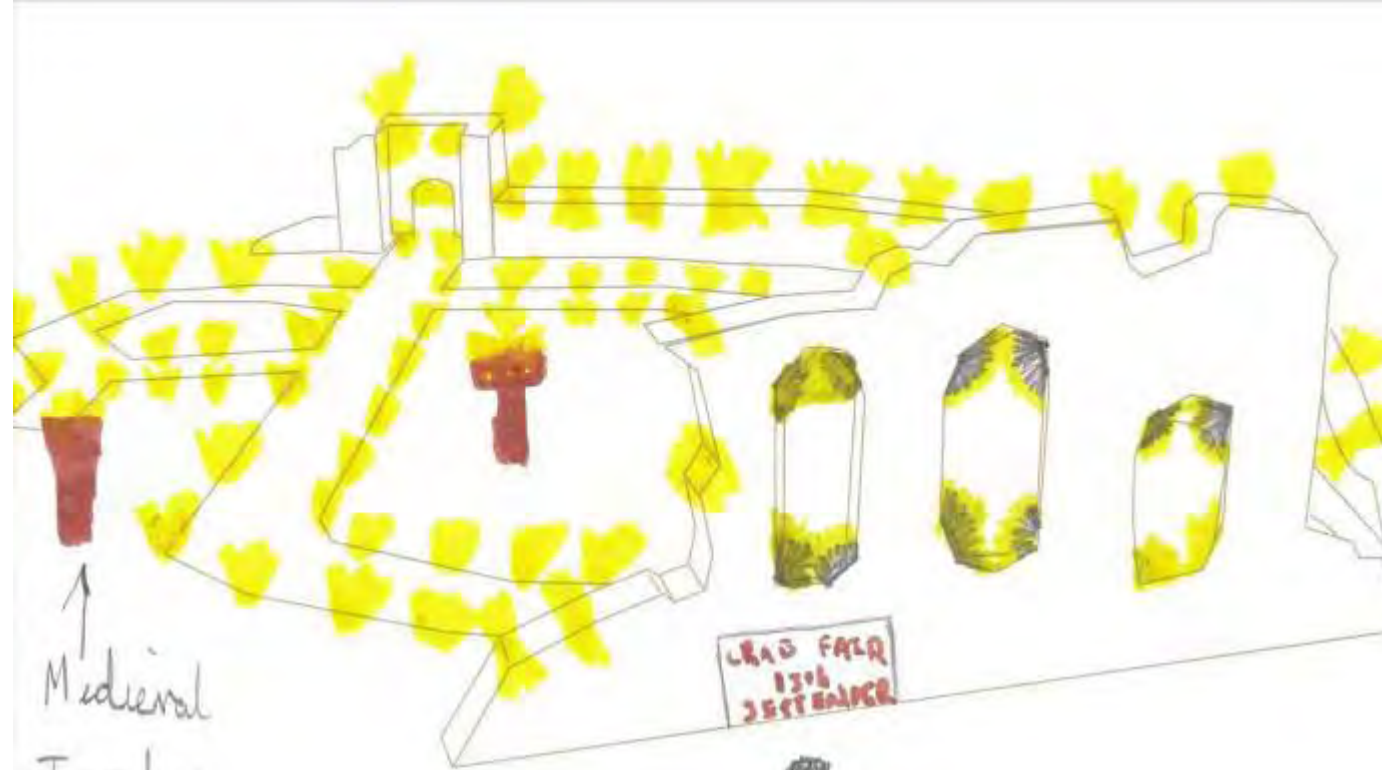

# Ben Peacock

↑  
Medieval  
Torches

LEAD FAIR  
13th  
SEPTEMBER

↑  
Projections of Egremont  
in pride and will,  
whats on and upcoming  
events.

Have these sound the  
castle walls/on as shown  
on outside the opposite wall  
and on inside castle.