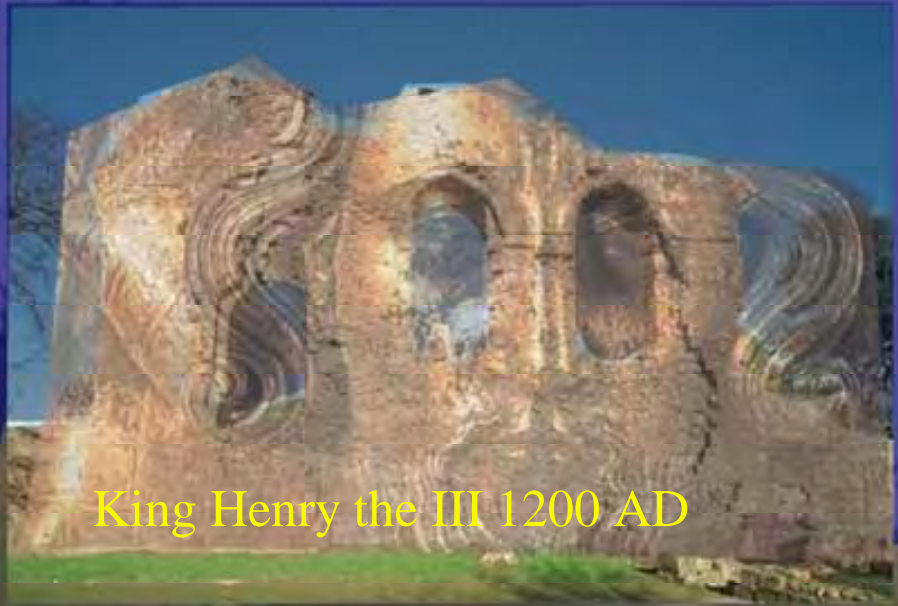

**Jason Lee
Hayton
overall winner**

Castle Lighting
Competition 2007

EGREMONT

REGENERATION