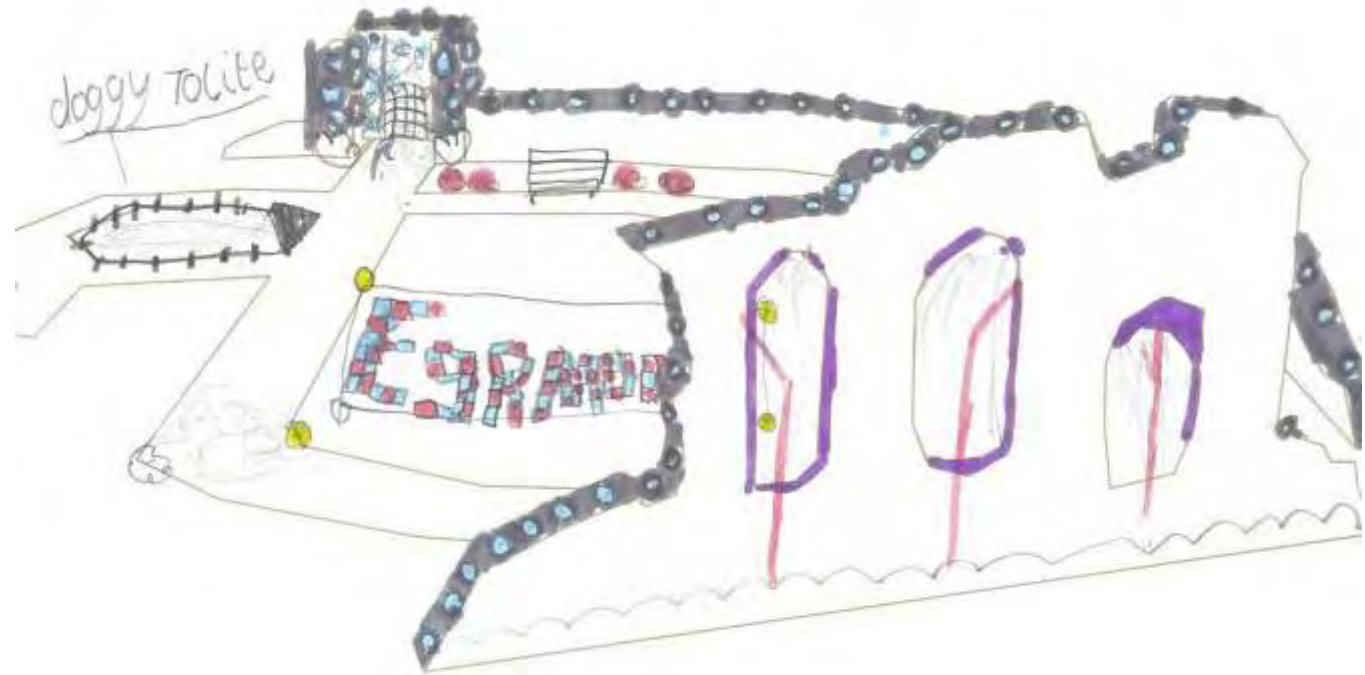

Victoria Lennon

Castle Lighting
Competition 2007

EGREMONT

REGENERATION